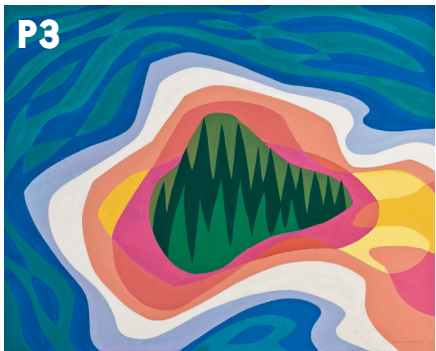

To explore more of Doris McCarthy's works, visit the Doris McCarthy Gallery Collection online.